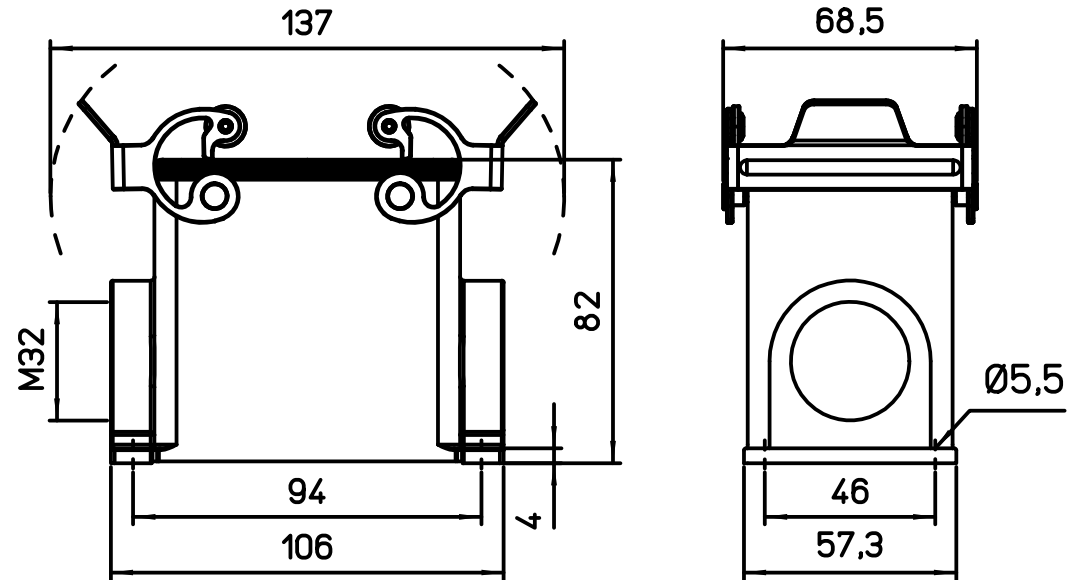

1

2

3

REV	DATA	FIRMA		
Dimensione in mm		Simplified representation with dimensions without tolerance		
Original Size A4		MHPX 50.32		Scale
Date 19/11/19		C-TYPE, surface housings, 2 stainless steel levers, M32		1:2
Sign. Pitasi B.				